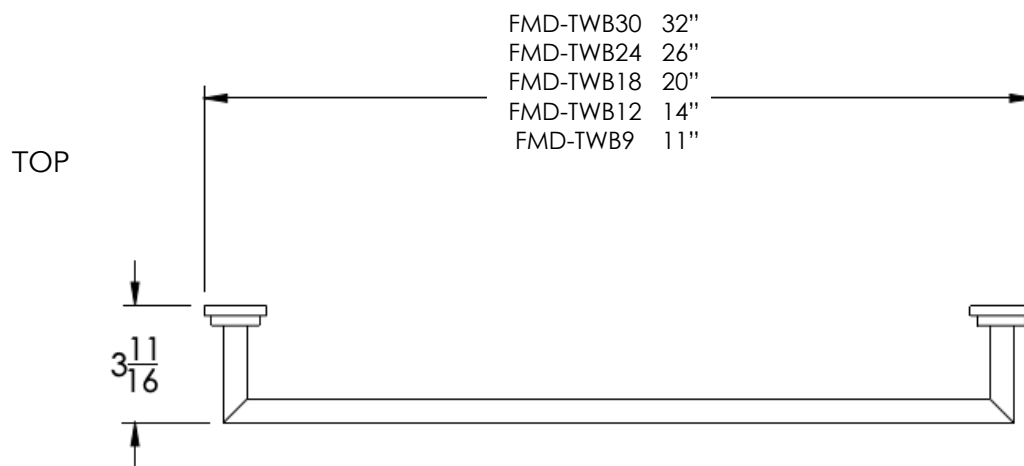

neelnox

LET
THERE
BE **DESIGN.**

FEATURES

- Premium 304 Grade Stainless Steel
- Solid Mount Construction
- Concealed Installation Hardware
- State of the art wall anchors included for installation on Dry wall or Tile

COLLECTION FORM CLASSIC

TOWEL BAR

Model	Product	Finishes Available
FMC-TWB9	9" Towel Bar	Multiple finishes available. Over 23 finishes to choose from.
FMC-TWB12	12" Towel Bar	
FMC-TWB18	18" Towel Bar	
FMC-TWB24	24" Towel Bar	
FMC-TWB30	30" Towel Bar	

Dimensions in inches

NOTE: Dimensions subject to change without notice.