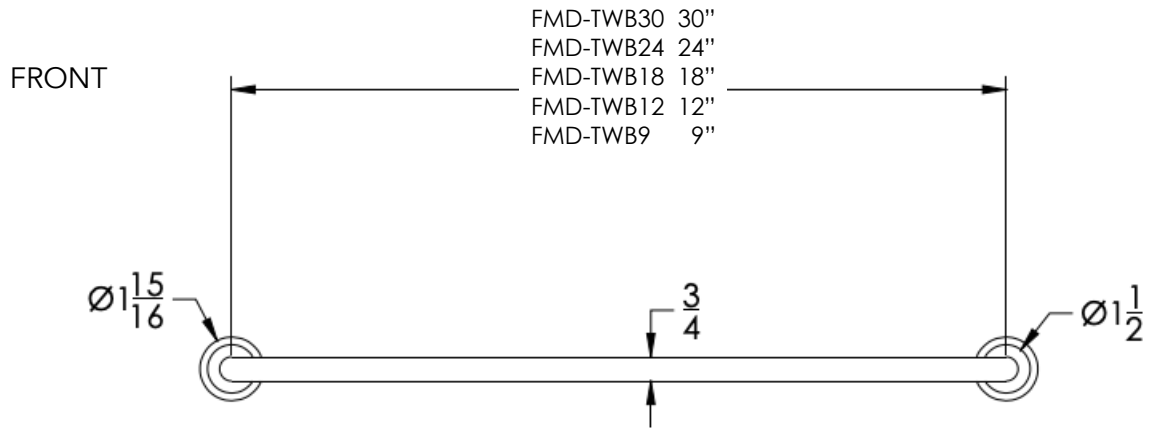

neelnox

LET
THERE
BE **DESIGN.**

FEATURES

- Premium 304 Grade Stainless Steel
- Solid Mount Construction
- Concealed Installation Hardware
- State of the art wall anchors included for installation on Dry wall or Tile

COLLECTION FORM CLASSIC

TOWEL BAR

Model	Product	Finishes Available
FMC-TWB9	9" Towel Bar	Multiple finishes available. Over 23 finishes to choose from.
FMC-TWB12	12" Towel Bar	
FMC-TWB18	18" Towel Bar	
FMC-TWB24	24" Towel Bar	
FMC-TWB30	30" Towel Bar	

Dimensions in inches

NOTE: Dimensions subject to change without notice.